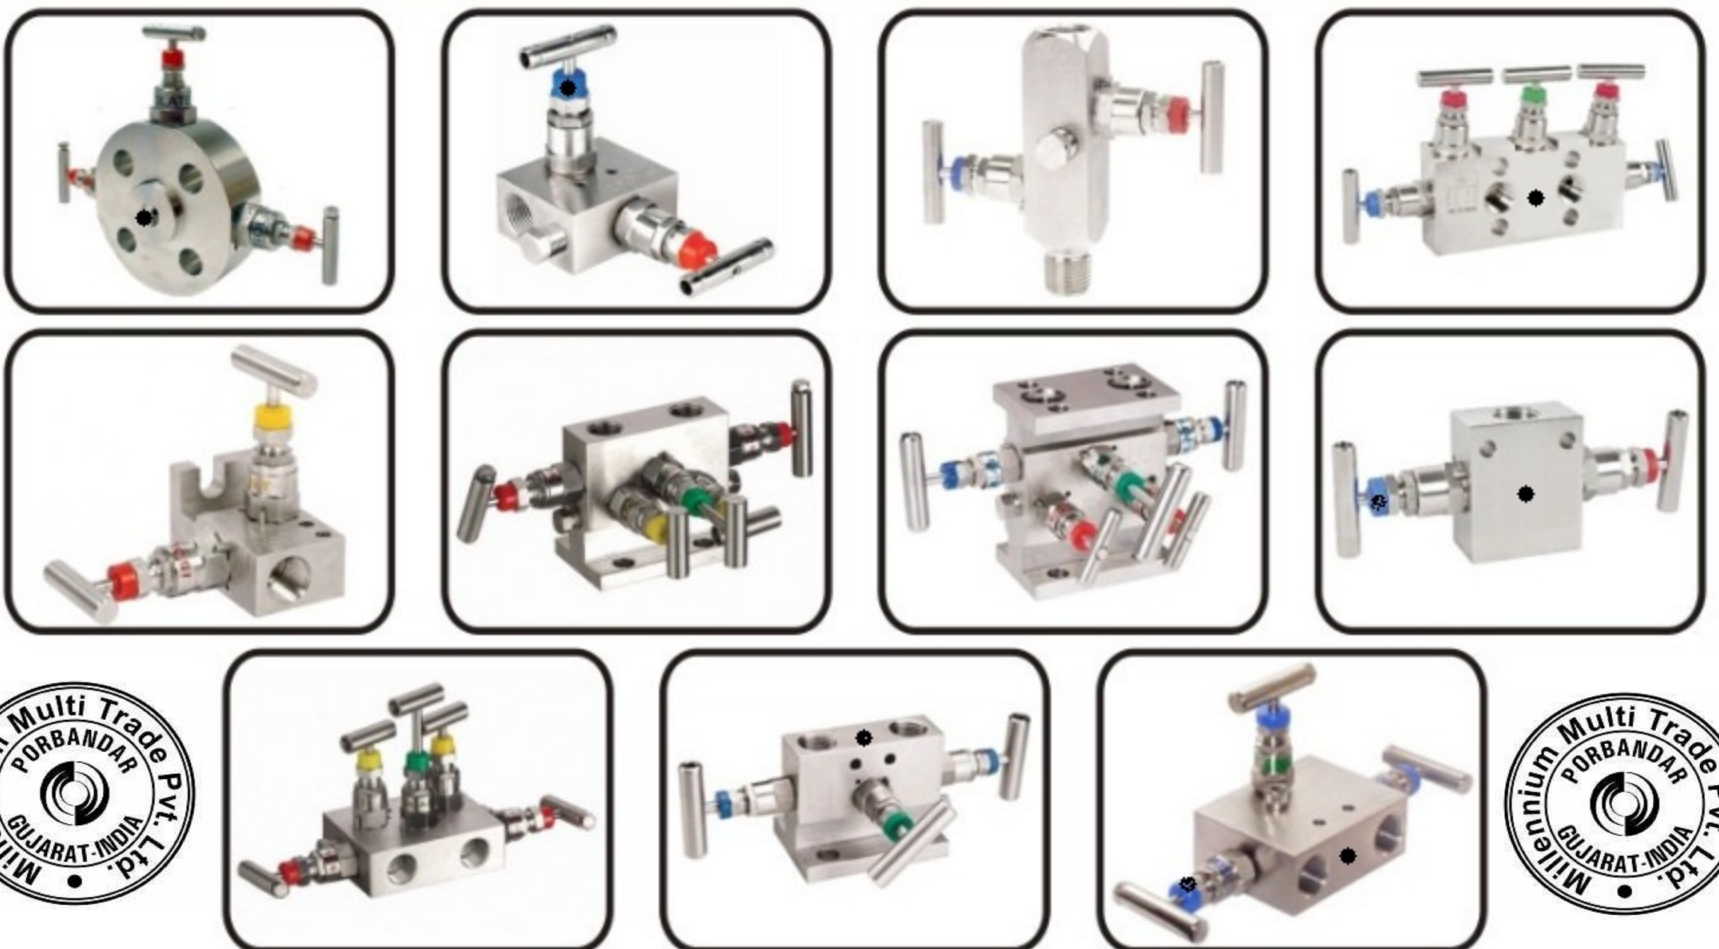

"FLOWRISE" MAKE INSTRUMENT VALVE

"FLOWRISE MAKE MAINFOLD VALVES

MFG.BY:- BEENA ENGINEERING WORKS